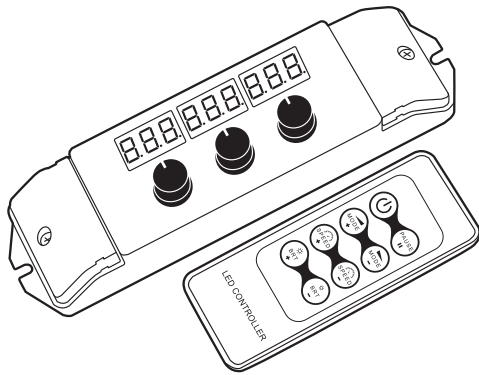

## Product Description

The DuoBrite is an incredible new color changing controller with two functions never before combined in the same controller. No longer do you have to purchase two products for precise color control and programming, because the DuoBrite can do this and more! Use the DuoBrite controller inline with any 12V to 24V color changing RGB lights to precisely control any color. Over 16,000 color choices are possible. Use the RF remote to initiate 1 of 20 incredibly vibrant color changing programs to bring excitement and energy to any location. On the controller, each of the 3 knobs controls a single color, either red, blue, or green, and can be used at the same time to precisely mix colors, such as various shades of yellow or purple and even white. The RF remote control can change brightness levels or play and control up to 20 color changing programs. When playing any of the color changing programs, you can pause, change the speed, and brightness levels of the program. The RF remote has a wireless range of 50 feet and comes with a 23A 12V battery. The DuoBrite is the perfect color changing RGB controller to bring incredibly vibrant light to any surrounding.

- Includes 20 Color Changing Programs
- 3 Knob Rotary Design
- Control Colors and Programs
- Clear Digital Readout
- 50 Feet Wireless Range
- Comes with Battery (23A 12V)
- Compact Design with 8 Buttons
- ON/OFF Button
- Select Programs Buttons
- Pause, Speed, and Brightness Control Buttons