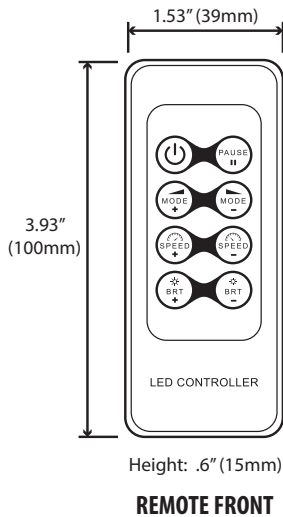

Technical Diagrams

Companion Products

RGB 5050 72W
SKU: SA-LS-RGB-5050-300-24V

RGB 5050 144W
SKU: SA-LS-RGB-5050-600-24V