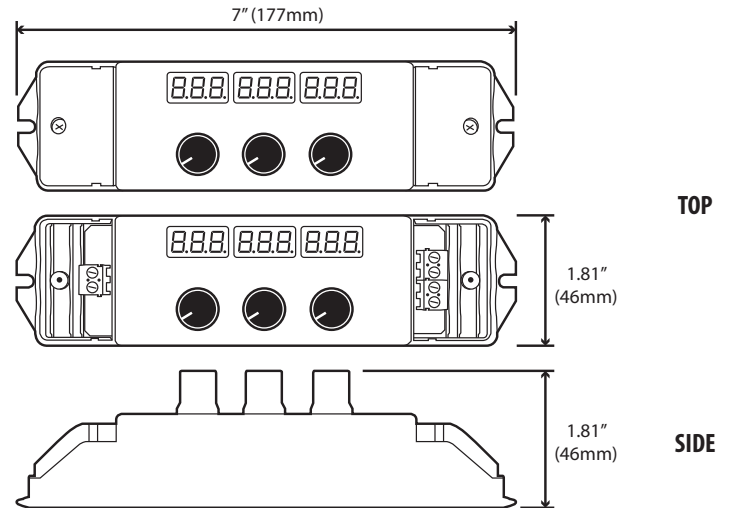

Technical Diagrams

Companion Products

RGB 5050 72W
SKU: SA-LS-RGB-5050-300-24V

RGB 5050 144W
SKU: SA-LS-RGB-5050-600-24V