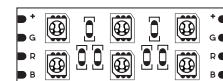

RGB 5050 144W
SKU: SA-LS-RGB-5050-600-24V