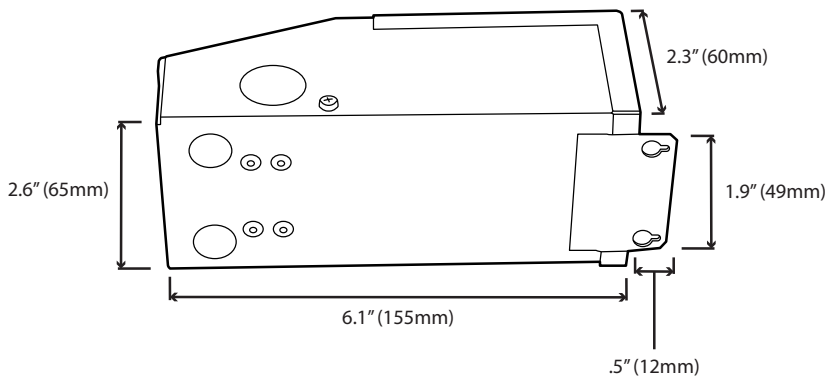

Technical Diagrams

Companion Products