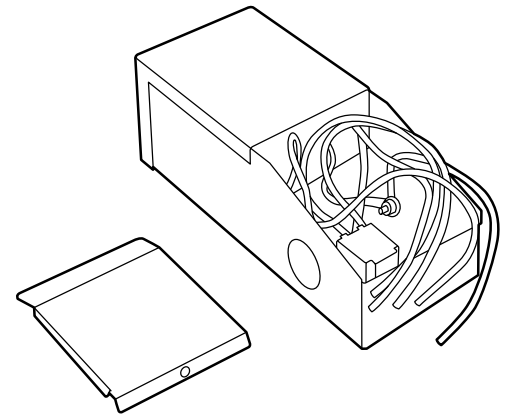

Technical Diagrams

Companion Products